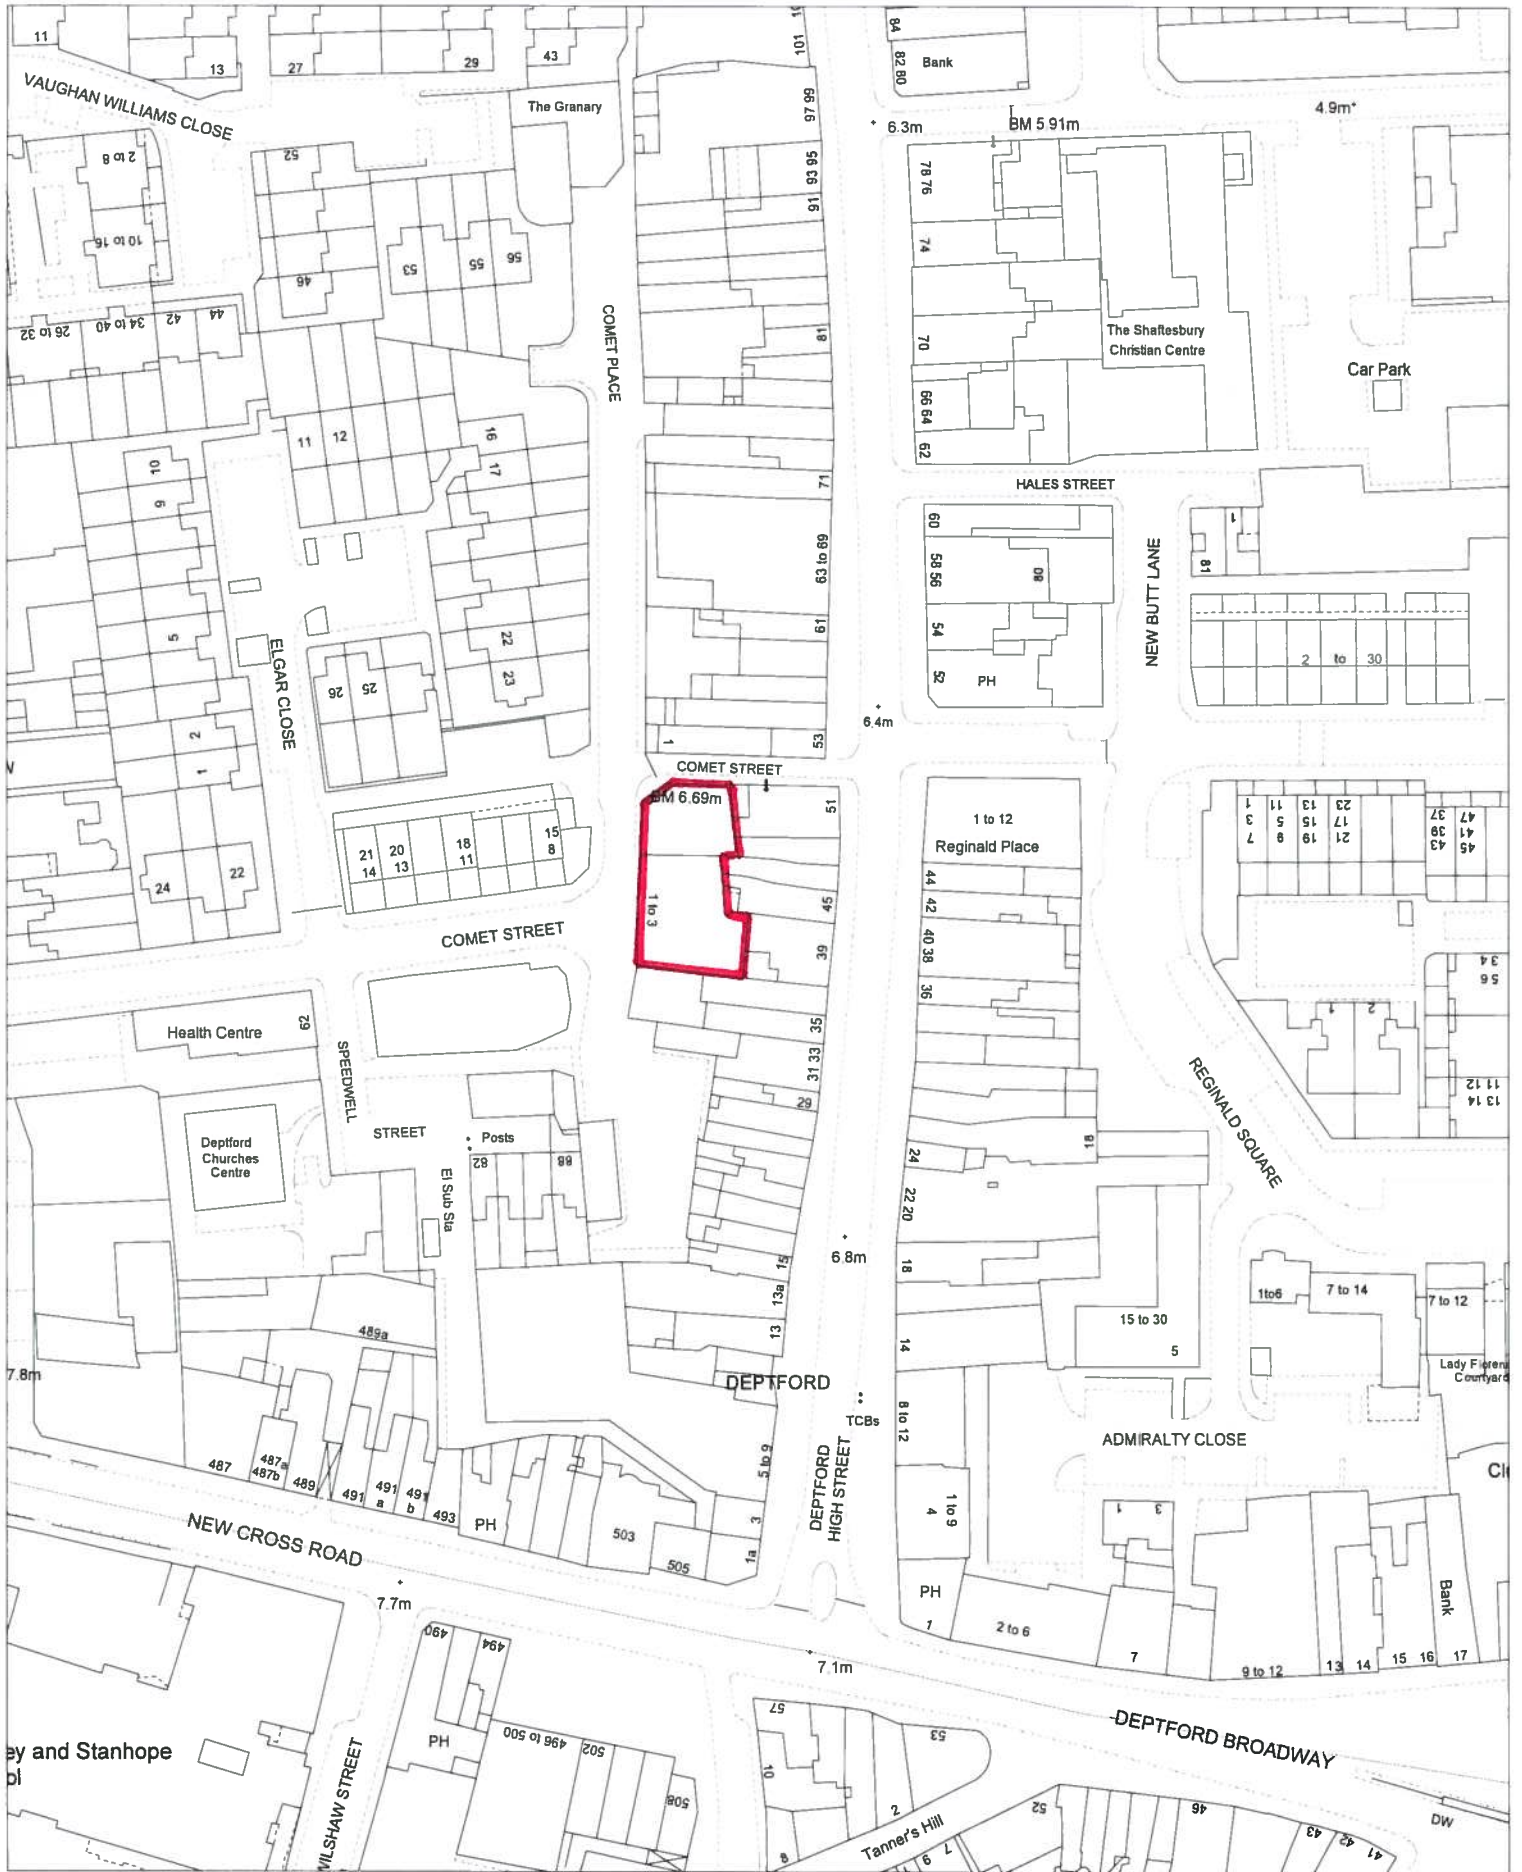

1-3 COMET STREET

Date: 26/10/15

Scale: 1250
Base on the
Ordnance Survey map
Licence no: 100017710
London, SE6 4RU